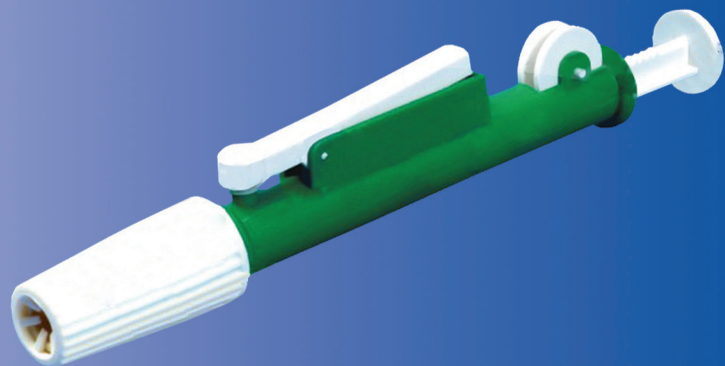

PIPETTE

Pipette Pump

Presenting a fast release pipetting device for precise pipetting & emptying. The Knurled thumbwheel can be rotated to draw up or dispense liquids while the releaser may be pushed in for zip-quick emptying.

The moulded chuck has a silicon rubber collet inside to hold various pipettes of standard sizes. It resists acids & alkalis and can be easily disassembled for thorough cleaning.

Specifications

Cat. No.	Capacity (mL)	Pack Qty.
20104-2	2	1
20104-10	10	1
20104-25	25	1